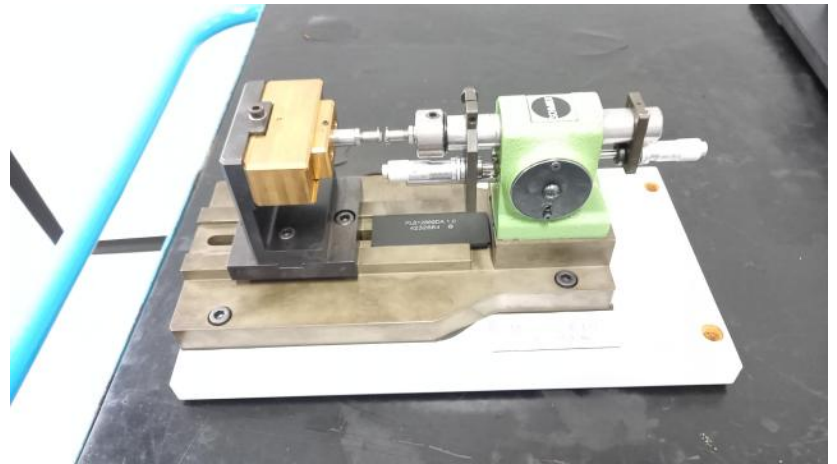

SCHMIDT PLS12669DA 1.0

Kind : Mechanical press
Manufacturer : SCHMIDT
Model : PLS12669DA 1.0
Stock : P2189

TECHNICAL DETAILS

- See photos