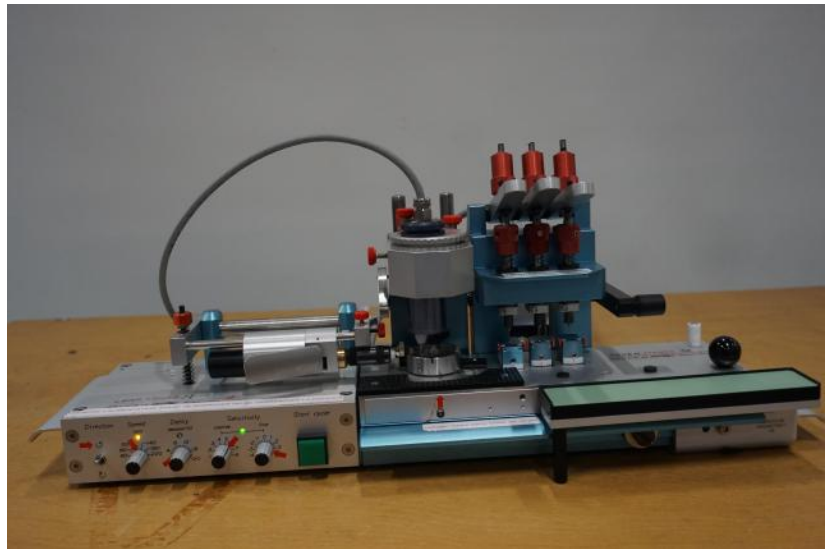

## ATEC CYL Seven Hands 3B

**Kind : Various machines**  
**Manufacturer : ATEC CYL**  
**Model : Seven Hands 3B**  
**Serial : 3B-05-07-041 312**  
**Stock : P2429**

### TECHNICAL DETAILS

- As per photos