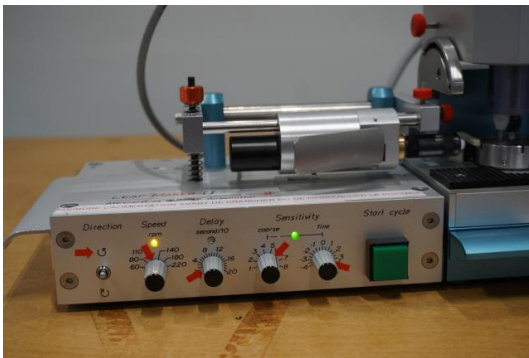

## ATEC CYL Seven Hands 3B

**Kind : Various machines**  
**Manufacturer : ATEC CYL**  
**Model : Seven Hands 3B**  
**Serial : 3B-05-07-041 312**  
**Stock : P2429**

### TECHNICAL DETAILS

- As per photos