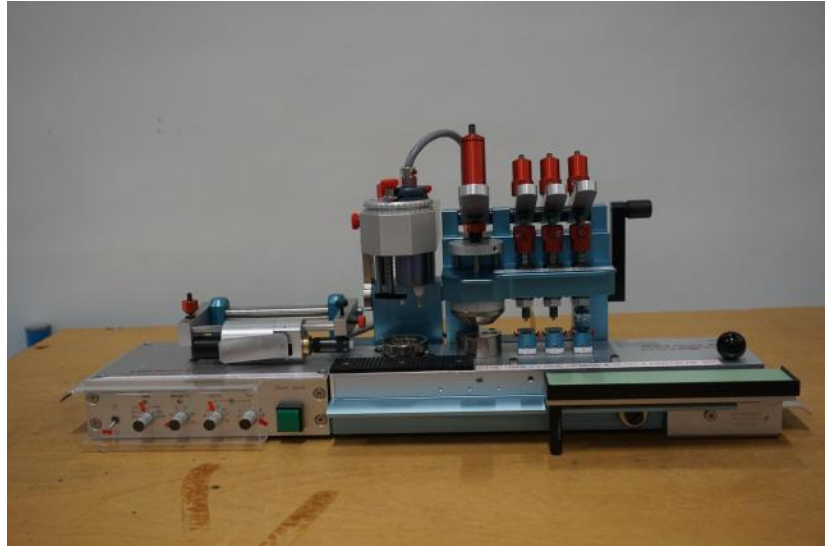

ATEC CYL Seven Hands 3B C

Kind : Various machines
Manufacturer : ATEC CYL
Model : Seven Hands 3B C
Serial : 3BC-03-04-015
Stock : P2430

TECHNICAL DETAILS

- As per photos