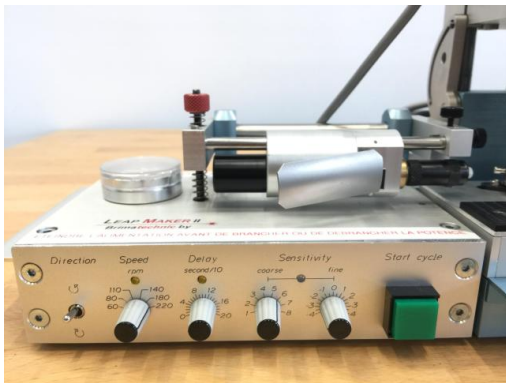

## ATEC CYL Seven Hands 5B2

**Kind : Various machines**  
**Manufacturer : ATEC CYL**  
**Model : Seven Hands 5B2**  
**Stock : T12971**

Set of 6 units

### TECHNICAL DETAILS

See photos