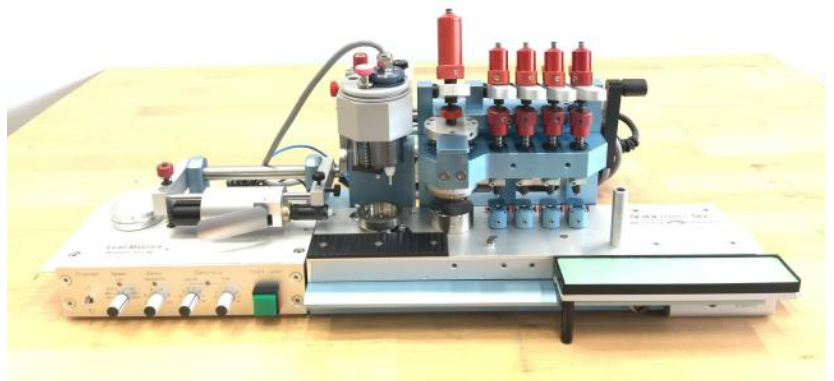

## ATEC CYL Seven Hands 5B2

**Kind : Various machines**  
**Manufacturer : ATEC CYL**  
**Model : Seven Hands 5B2**  
**Stock : T12971**

Set of 6 units

### TECHNICAL DETAILS

See photos